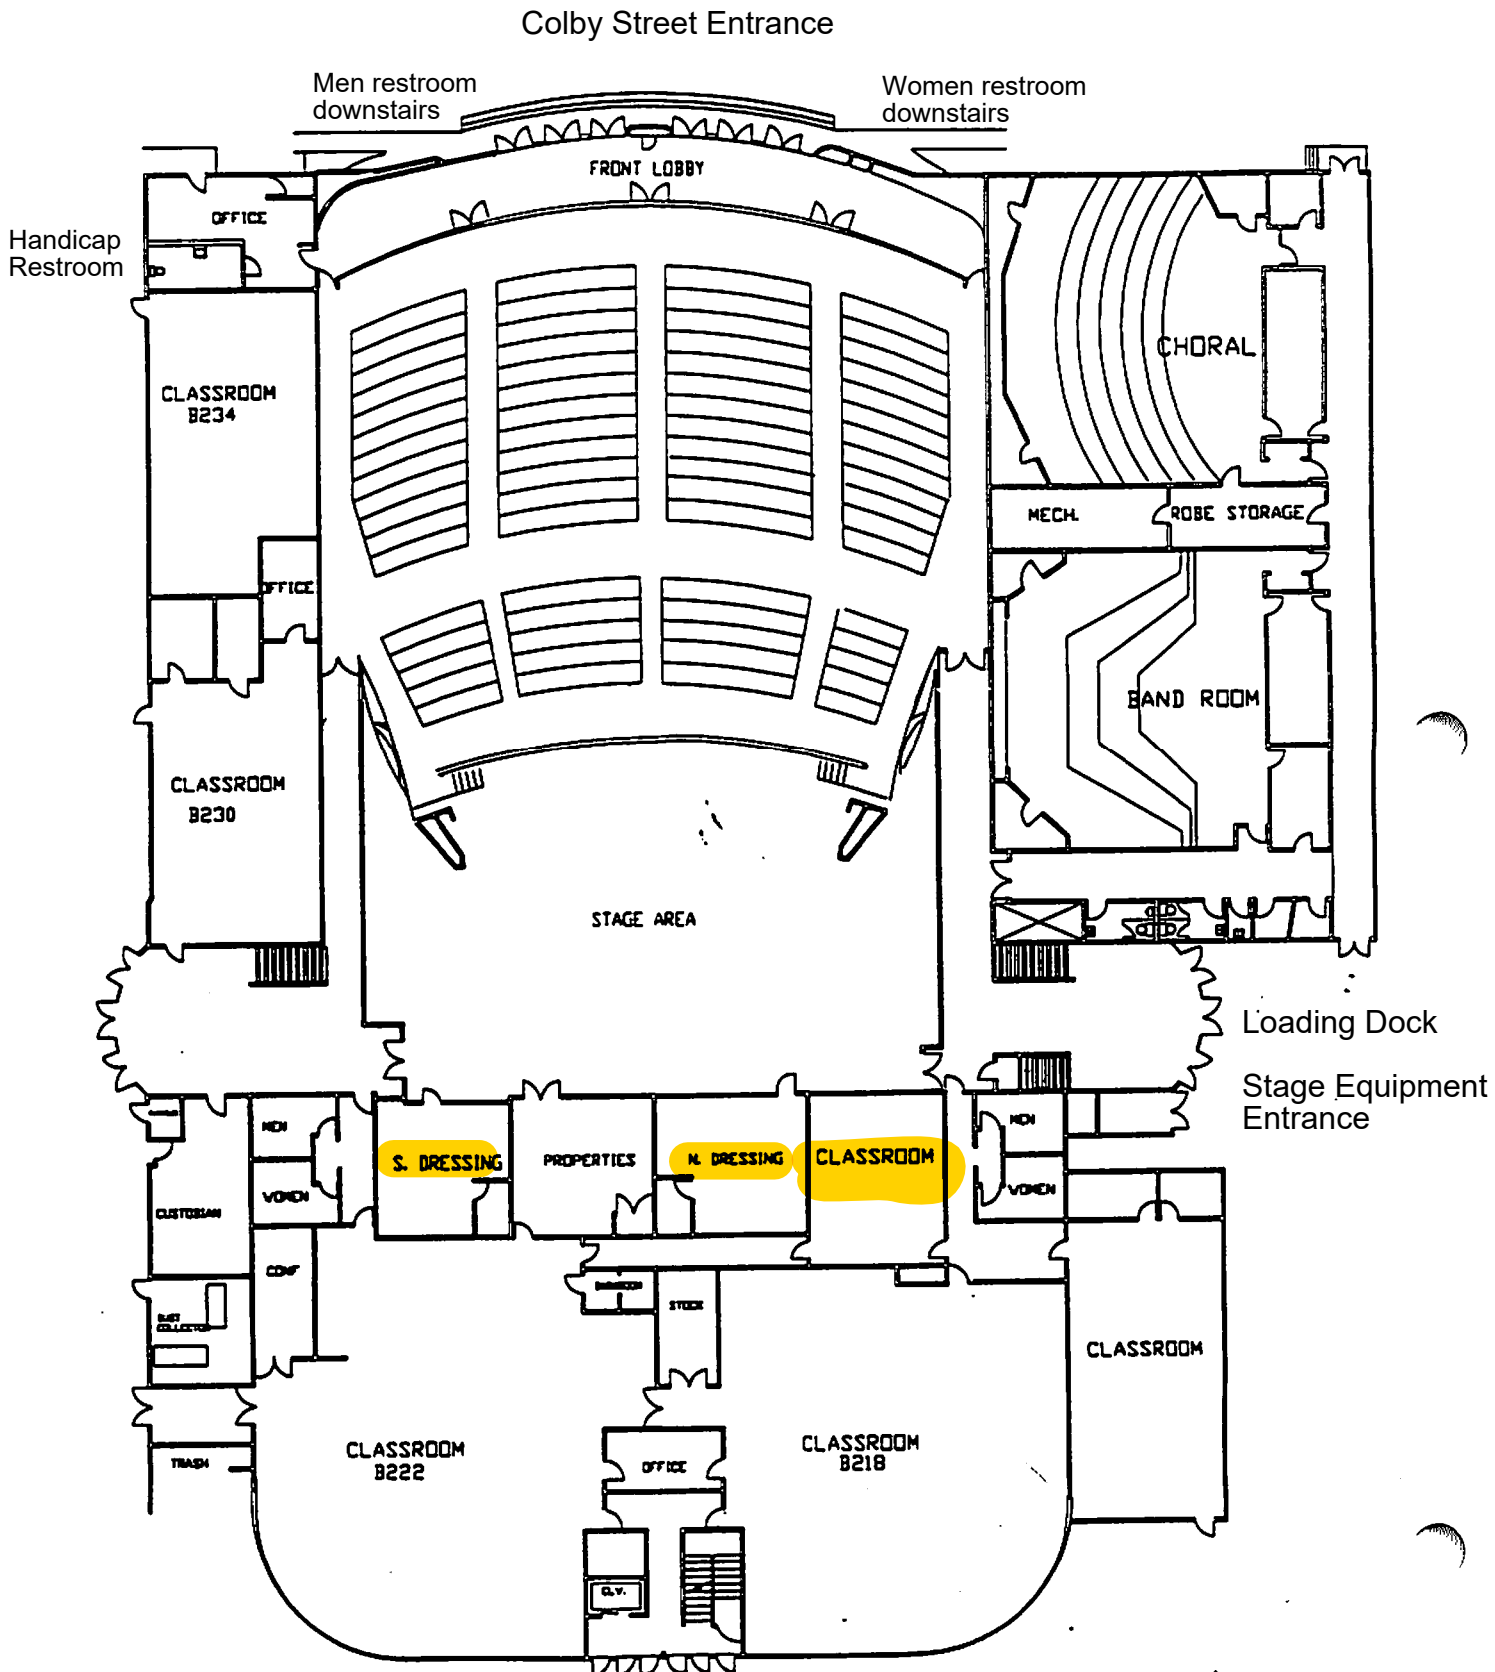

Everett Civic Auditorium 2415 Colby Avenue, 98201

Wetmore Avenue / 24th Street